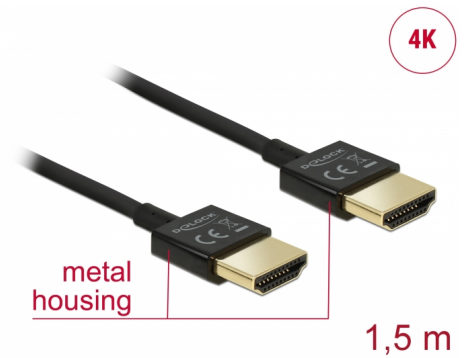

# Delock Cable High Speed HDMI with Ethernet - HDMI-A male > HDMI-A male 3D 4K 1.5 m Slim High Quality

## Description

This High Quality High Speed HDMI with Ethernet cable by Delock stands out due to its slim diameter and its short connectors. The triple shielded cable combines fast data transfer as well as audio- / video- and Ethernet connection. Due to the support of a maximum bandwidth of 18 Gb/s, 4K content (maximum frame rate 60 Hz), 3D content in 4K resolution (maximum frame rate 24 Hz) and content in 21:9 cinema aspect ratio can now be displayed. The cable allows the simultaneous transmission of two video channels to display video streams for two users on one screen, as well as the simultaneous transmission of up to four audio channels. The quality of audio transmissions is significantly improved by the sampling rate of up to 1536 kHz.

## Technical details

- Connector:
  - High Speed HDMI-A 19 pin male >
  - High Speed HDMI-A 19 pin male
- High Speed HDMI with Ethernet (HEC) specification
- Cable gauge: 36 AWG
- Cable diameter: ca. 3.2 mm
- Twisted-pair cabling
- Copper conductor
- Gold-plated connector
- Triple shielded cable
- Metal housing
- Transfer of audio and video signals