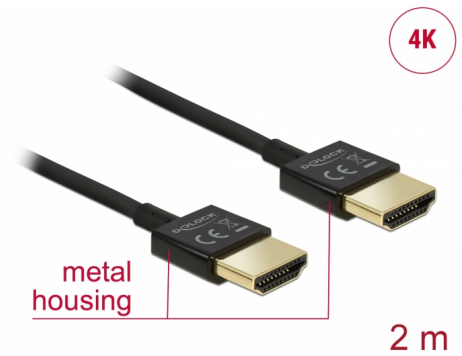

Delock Cable High Speed HDMI with Ethernet - HDMI-A male > HDMI-A male 3D 4K 2 m Slim High Quality

Description

This High Quality High Speed HDMI with Ethernet cable by Delock stands out due to its slim diameter and its short connectors. The triple shielded cable combines fast data transfer as well as audio- / video- and Ethernet connection. Due to the support of a maximum bandwidth of 18 Gb/s, 4K content (maximum frame rate 60 Hz), 3D content in 4K resolution (maximum frame rate 24 Hz) and content in 21:9 cinema aspect ratio can now be displayed. The cable allows the simultaneous transmission of two video channels to display video streams for two users on one screen, as well as the simultaneous transmission of up to four audio channels. The quality of audio transmissions is significantly improved by the sampling rate of up to 1536 kHz.

Item no. 84773

EAN: 4043619847730

Country of origin: China

Package: Zip poly bag

Special features

- Extra short connectors with full metal shielding
- Especially slim cable diameter

Technical details

- Connector:
 - High Speed HDMI-A 19 pin male >
 - High Speed HDMI-A 19 pin male
- High Speed HDMI with Ethernet (HEC) specification
- Cable gauge: 36 AWG
- Cable diameter: ca. 3.2 mm
- Twisted-pair cabling
- Copper conductor
- Gold-plated connector
- Triple shielded cable
- Metal housing
- Transfer of audio and video signals

Technical characteristics

Data transfer rate:	up to 18 Gb/s
Maximum screen resolution:	3D: 3840 x 2160 @ 30 Hz 3840 x 2160 @ 60 Hz
Maximum refresh rate:	120 Hz

Physical characteristics

Connector finishing:	gold-plated
Pin finishing:	gold-plated
Conductor material:	copper
Conductor gauge:	36 AWG
Shielding:	triple
Length:	2 m
Colour:	black