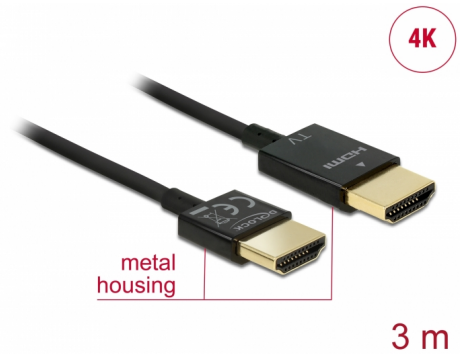

Delock Cable High Speed HDMI with Ethernet - HDMI-A male > HDMI-A male 3D 4K 3 m Active Slim High Quality

Description

This High Quality High Speed HDMI with Ethernet cable by Delock stands out due to its slim diameter and its short connectors. The triple shielded cable combines fast data transfer as well as audio- / video- and Ethernet connection. Due to the support of a maximum bandwidth of 18 Gb/s, 4K content (maximum frame rate 60 Hz), 3D content in 4K resolution (maximum frame rate 24 Hz) and content in 21:9 cinema aspect ratio can now be displayed. The cable allows the simultaneous transmission of two video channels to display video streams for two users on one screen, as well as the simultaneous transmission of up to four audio channels. The quality of audio transmissions is significantly improved by the sampling rate of up to 1536 kHz.

Item no. 84774

EAN: 4043619847747

Country of origin: China

Package: Zip poly bag

Special features

- Extra short connectors with full metal shielding
- Especially slim cable diameter

Technical details

- Connector:
 - High Speed HDMI-A 19 pin male >
 - High Speed HDMI-A 19 pin male
- Chipset: Spectra7 PRA1711s
- High Speed HDMI with Ethernet (HEC) specification
- Cable gauge: 36 AWG
- Cable diameter: ca. 3.2 mm
- Twisted-pair cabling
- Copper conductor
- Gold-plated connector
- Triple shielded cable