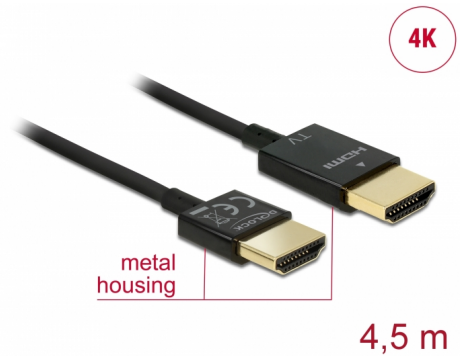

# Delock Cable High Speed HDMI with Ethernet - HDMI-A male > HDMI-A male 3D 4K 4.5 m Active Slim High Quality

## Description

This High Quality High Speed HDMI with Ethernet cable by Delock stands out due to its slim diameter and its short connectors. The triple shielded cable combines fast data transfer as well as audio- / video- and Ethernet connection. Due to the support of a maximum bandwidth of 18 Gb/s, 4K content (maximum frame rate 60 Hz), 3D content in 4K resolution (maximum frame rate 24 Hz) and content in 21:9 cinema aspect ratio can now be displayed. The cable allows the simultaneous transmission of two video channels to display video streams for two users on one screen, as well as the simultaneous transmission of up to four audio channels. The quality of audio transmissions is significantly improved by the sampling rate of up to 1536 kHz.

## Technical details

- Connector:
  - High Speed HDMI-A 19 pin male >
  - High Speed HDMI-A 19 pin male
- Chipset: Spectra7 PRA1711s
- High Speed HDMI with Ethernet (HEC) specification
- Cable gauge: 36 AWG
- Cable diameter: ca. 3.2 mm
- Twisted-pair cabling
- Copper conductor
- Gold-plated connector
- Triple shielded cable

## Physical characteristics

Connector finishing:	gold-plated
Pin finishing:	gold-plated
Conductor material:	copper
Conductor gauge:	36 AWG
Shielding:	triple
Length:	4.5 m
Colour:	black