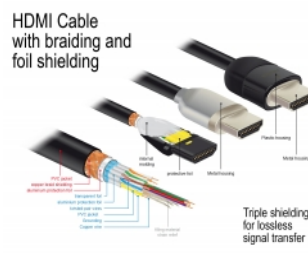

Delock Premium HDMI Cable 4K 60 Hz 2 m

Description

This certified premium HDMI cable by Delock can be used to connect devices with an HDMI interface, such as televisions, Blu-ray players, monitors or projectors. By supporting a maximum bandwidth of 18 Gbps, content can be displayed with resolutions of up to 4K Ultra HD (3840 x 2160 @ 60 Hz).

4K
60Hz

2 m

Item no. 84964

EAN: 4043619849642

Country of origin: China

Package: Retail Box

Technical details

- Connectors:
 - 1 x HDMI-A male >
 - 1 x HDMI-A male
- Certified Premium HDMI cable
- High Speed HDMI with Ethernet (HEC) specification
- Cable gauge: 30 AWG
- Cable diameter: ca. 5.7 mm
- Twisted-pair cabling
- Copper conductor
- Triple shielded cable
- Contacts gold-plated
- Transmission of audio and video signals
- Data transfer rate up to 18 Gb/s
- Resolution up to 3840 x 2160 @ 60 Hz
(depending on the system and the connected hardware)
- 3D support: up to 1920 x 1080 @ 60 Hz; 3840 x 2160 @ 30 Hz

(depending on the system and the connected hardware)

- Supports the 21:9 cinema aspect ratio
- Supports 1080p HFR (High Frame Rate) 3D
- Up to 120 Hz refresh rate
- Supports transmission of 2 video channels simultaneously to use one display for two viewers
- Supports colour sampling in 4:2:0 format (original format of Blu-Ray, DVD and TV)
- Contains Audio Return Channel (ARC)
- Up to 32 audio channels for speakers
- Up to 1536 kHz audio sampling rate
- Supports transmission of up to 4 audio channels simultaneously
- Supports dynamic adjustment of lip synchronicity for audio / video delays
- Supports CEC 2.0 control commands
- Supports Dolby® TrueHD and DTS-HD Master Audio™
- Supports HDR
- More lively and natural colours
- Colour: black
- Length incl. connectors: ca. 2 m

System requirements

- A free HDMI-A interface

Package content

- Premium HDMI cable

Images

General

Specification:	High Speed HDMI with Ethernet
----------------	-------------------------------

Interface