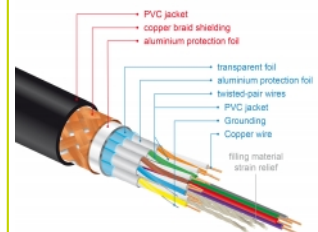

4K
60Hz

2 m

Item no. 84964

EAN: 4043619849642

Country of origin: China

Package: Retail Box

Technical details

- Connectors:
 - 1 x HDMI-A male >
 - 1 x HDMI-A male
- Certified Premium HDMI cable
- High Speed HDMI with Ethernet (HEC) specification
- Cable gauge: 30 AWG
- Cable diameter: ca. 5.7 mm
- Twisted-pair cabling
- Copper conductor
- Triple shielded cable
- Contacts gold-plated
- Transmission of audio and video signals
- Data transfer rate up to 18 Gb/s
- Resolution up to 3840 x 2160 @ 60 Hz
(depending on the system and the connected hardware)
- 3D support: up to 1920 x 1080 @ 60 Hz; 3840 x 2160 @ 30 Hz

(depending on the system and the connected hardware)

- Supports the 21:9 cinema aspect ratio
- Supports 1080p HFR (High Frame Rate) 3D
- Up to 120 Hz refresh rate
- Supports transmission of 2 video channels simultaneously to use one display for two viewers
- Supports colour sampling in 4:2:0 format (original format of Blu-Ray, DVD and TV)
- Contains Audio Return Channel (ARC)
- Up to 32 audio channels for speakers
- Up to 1536 kHz audio sampling rate
- Supports transmission of up to 4 audio channels simultaneously
- Supports dynamic adjustment of lip synchronicity for audio / video delays
- Supports CEC 2.0 control commands
- Supports Dolby® TrueHD and DTS-HD Master Audio™
- Supports HDR
- More lively and natural colours
- Colour: black
- Length incl. connectors: ca. 2 m

System requirements

- A free HDMI-A interface

Package content

- Premium HDMI cable

Images

General

Specification:	High Speed HDMI with Ethernet
----------------	-------------------------------

Interface

Physical characteristics

Pin finishing:	gold-plated
Conductor material:	copper
Conductor gauge:	30 AWG
Shielding:	triple
Length:	2 m
Colour:	black