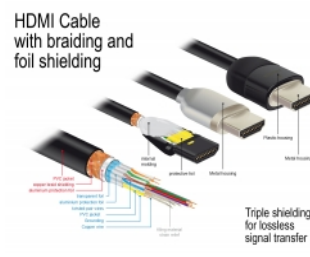

Delock Premium HDMI Cable 4K 60 Hz 5 m

Description

This certified premium HDMI cable by Delock can be used to connect devices with an HDMI interface, such as televisions, Blu-ray players, monitors or projectors. By supporting a maximum bandwidth of 18 Gbps, content can be displayed with resolutions of up to 4K Ultra HD (3840 x 2160 @ 60 Hz).

Item no. 84966

EAN: 4043619849666

Country of origin: China

Package: Retail Box

Technical details

- Connectors:
 - 1 x HDMI-A male >
 - 1 x HDMI-A male
- Certified Premium HDMI cable
- High Speed HDMI with Ethernet (HEC) specification
- Cable gauge: 30 AWG
- Cable diameter: ca. 5.7 mm
- Twisted-pair cabling
- Copper conductor
- Triple shielded cable
- Contacts gold-plated
- Transmission of audio and video signals
- Data transfer rate up to 18 Gb/s
- Resolution up to 3840 x 2160 @ 60 Hz
(depending on the system and the connected hardware)
- 3D support: up to 1920 x 1080 @ 60 Hz; 3840 x 2160 @ 30 Hz

(depending on the system and the connected hardware)

- Supports the 21:9 cinema aspect ratio
- Supports 1080p HFR (High Frame Rate) 3D
- Up to 120 Hz refresh rate
- Supports transmission of 2 video channels simultaneously to use one display for two viewers
- Supports colour sampling in 4:2:0 format (original format of Blu-Ray, DVD and TV)
- Contains Audio Return Channel (ARC)
- Up to 32 audio channels for speakers
- Up to 1536 kHz audio sampling rate
- Supports transmission of up to 4 audio channels simultaneously
- Supports dynamic adjustment of lip synchronicity for audio / video delays
- Supports CEC 2.0 control commands
- Supports Dolby® TrueHD and DTS-HD Master Audio™
- Supports HDR
- More lively and natural colours
- Colour: black
- Length incl. connectors: ca. 5 m

System requirements

- A free HDMI-A interface

Package content

- Premium HDMI cable

Images

General

Specification:	High Speed HDMI with Ethernet
----------------	-------------------------------

Interface