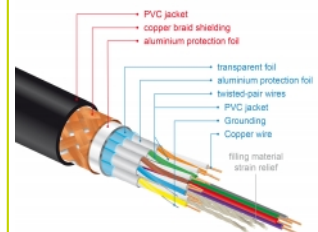

Item no. 84966

EAN: 4043619849666

Country of origin: China

Package: Retail Box

Technical details

- Connectors:
 - 1 x HDMI-A male >
 - 1 x HDMI-A male
- Certified Premium HDMI cable
- High Speed HDMI with Ethernet (HEC) specification
- Cable gauge: 30 AWG
- Cable diameter: ca. 5.7 mm
- Twisted-pair cabling
- Copper conductor
- Triple shielded cable
- Contacts gold-plated
- Transmission of audio and video signals
- Data transfer rate up to 18 Gb/s
- Resolution up to 3840 x 2160 @ 60 Hz
(depending on the system and the connected hardware)
- 3D support: up to 1920 x 1080 @ 60 Hz; 3840 x 2160 @ 30 Hz

(depending on the system and the connected hardware)

- Supports the 21:9 cinema aspect ratio
- Supports 1080p HFR (High Frame Rate) 3D
- Up to 120 Hz refresh rate
- Supports transmission of 2 video channels simultaneously to use one display for two viewers
- Supports colour sampling in 4:2:0 format (original format of Blu-Ray, DVD and TV)
- Contains Audio Return Channel (ARC)
- Up to 32 audio channels for speakers
- Up to 1536 kHz audio sampling rate
- Supports transmission of up to 4 audio channels simultaneously
- Supports dynamic adjustment of lip synchronicity for audio / video delays
- Supports CEC 2.0 control commands
- Supports Dolby® TrueHD and DTS-HD Master Audio™
- Supports HDR
- More lively and natural colours
- Colour: black
- Length incl. connectors: ca. 5 m

System requirements

- A free HDMI-A interface

Package content

- Premium HDMI cable

Images

General

Specification:	High Speed HDMI with Ethernet
----------------	-------------------------------

Interface

Physical characteristics

Pin finishing:	gold-plated
Conductor material:	copper
Conductor gauge:	30 AWG
Shielding:	triple
Length:	5 m
Colour:	black