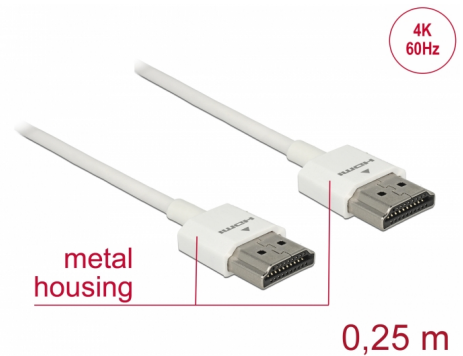

Delock Cable High Speed HDMI with Ethernet - HDMI-A male > HDMI-A male 3D 4K 0.25 m Slim High Quality

Description

This High Quality High Speed HDMI with Ethernet cable by Delock stands out due to its slim diameter and its short connectors. The triple shielded cable combines fast data transfer as well as audio- / video- and Ethernet connection. Due to the support of a maximum bandwidth of 18 Gb/s, 4K content (maximum frame rate 60 Hz), 3D content in 4K resolution (maximum frame rate 24 Hz) and content in 21:9 cinema aspect ratio can now be displayed. The cable allows the simultaneous transmission of two video channels to display video streams for two users on one screen, as well as the simultaneous transmission of up to four audio channels. The quality of audio transmissions is significantly improved by the sampling rate of up to 1536 kHz.

Item no. 85120

EAN: 4043619851201

Country of origin: China

Package: Zip poly bag

Special features

- Extra short connectors with full metal shielding
- Especially slim cable diameter

Technical details

- Connector:
 - 1 x High Speed HDMI-A 19 pin male >
 - 1 x High Speed HDMI-A 19 pin male
- High Speed HDMI with Ethernet (HEC) specification
- Cable gauge: 36 AWG
- Cable diameter: ca. 3.2 mm
- Twisted-pair cabling
- Copper conductor
- Gold-plated connector
- Triple shielded cable
- Metal housing
- Transfer of audio and video signals

Technical characteristics

Data transfer rate:	up to 18 Gb/s
Maximum screen resolution:	3D: 3840 x 2160 @ 30 Hz 3840 x 2160 @ 60 Hz
Maximum refresh rate:	120 Hz

Physical characteristics

Connector finishing:	gold-plated
Pin finishing:	gold-plated
Conductor material:	copper
Conductor gauge:	36 AWG
Shielding:	triple
Length:	25 cm
Colour:	white