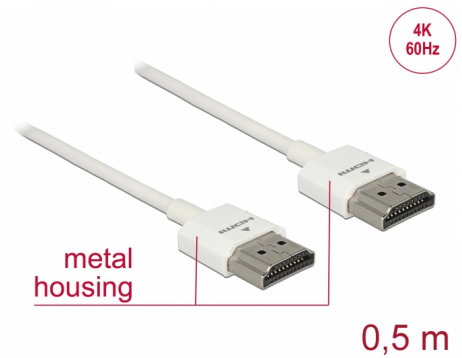

Delock Cable High Speed HDMI with Ethernet - HDMI-A male > HDMI-A male 3D 4K 0.5 m Slim High Quality

Description

This High Quality High Speed HDMI with Ethernet cable by Delock stands out due to its slim diameter and its short connectors. The triple shielded cable combines fast data transfer as well as audio- / video- and Ethernet connection. Due to the support of a maximum bandwidth of 18 Gb/s, 4K content (maximum frame rate 60 Hz), 3D content in 4K resolution (maximum frame rate 24 Hz) and content in 21:9 cinema aspect ratio can now be displayed. The cable allows the simultaneous transmission of two video channels to display video streams for two users on one screen, as well as the simultaneous transmission of up to four audio channels. The quality of audio transmissions is significantly improved by the sampling rate of up to 1536 kHz.

Item no. 85121

EAN: 4043619851218

Country of origin: China

Package: Zip poly bag

Special features

- Extra short connectors with full metal shielding
- Especially slim cable diameter

Technical details

- Connector:
 - 1 x High Speed HDMI-A 19 pin male >
 - 1 x High Speed HDMI-A 19 pin male
- High Speed HDMI with Ethernet (HEC) specification
- Cable gauge: 36 AWG
- Cable diameter: ca. 3.2 mm
- Twisted-pair cabling
- Copper conductor
- Gold-plated connector
- Triple shielded cable
- Metal housing
- Transfer of audio and video signals

Technical characteristics

Data transfer rate:	up to 18 Gb/s
Maximum screen resolution:	3D: 3840 x 2160 @ 30 Hz 3840 x 2160 @ 60 Hz
Maximum refresh rate:	120 Hz

Physical characteristics

Connector finishing:	gold-plated
Pin finishing:	gold-plated
Conductor material:	copper
Conductor gauge:	36 AWG
Shielding:	triple
Length:	50 cm
Colour:	white