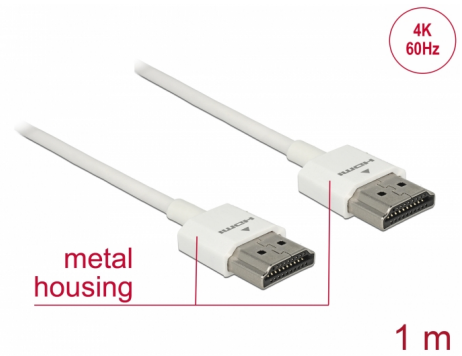

# Delock Cable High Speed HDMI with Ethernet - HDMI-A male > HDMI-A male 3D 4K 1 m Slim High Quality

## Description

This High Quality High Speed HDMI with Ethernet cable by Delock stands out due to its slim diameter and its short connectors. The triple shielded cable combines fast data transfer as well as audio- / video- and Ethernet connection. Due to the support of a maximum bandwidth of 18 Gb/s, 4K content (maximum frame rate 60 Hz), 3D content in 4K resolution (maximum frame rate 24 Hz) and content in 21:9 cinema aspect ratio can now be displayed. The cable allows the simultaneous transmission of two video channels to display video streams for two users on one screen, as well as the simultaneous transmission of up to four audio channels. The quality of audio transmissions is significantly improved by the sampling rate of up to 1536 kHz.

## Technical details

- Connector:
  - 1 x High Speed HDMI-A 19 pin male >
  - 1 x High Speed HDMI-A 19 pin male
- High Speed HDMI with Ethernet (HEC) specification
- Cable gauge: 36 AWG
- Cable diameter: ca. 3.2 mm
- Twisted-pair cabling
- Copper conductor
- Gold-plated connector
- Triple shielded cable
- Metal housing
- Transfer of audio and video signals

## Physical characteristics

Connector finishing:	gold-plated
Pin finishing:	gold-plated
Conductor material:	copper
Conductor gauge:	36 AWG
Shielding:	triple
Length:	1 m
Colour:	white