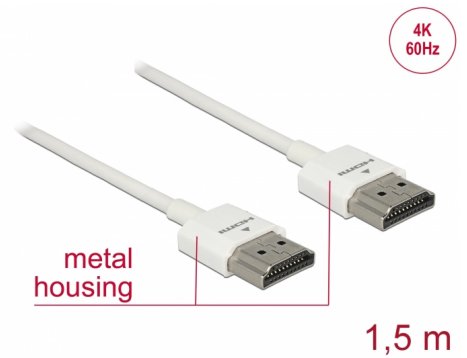

Delock Cable High Speed HDMI with Ethernet - HDMI-A male > HDMI-A male 3D 4K 1.5 m Slim High Quality

Description

This High Quality High Speed HDMI with Ethernet cable by Delock stands out due to its slim diameter and its short connectors. The triple shielded cable combines fast data transfer as well as audio- / video- and Ethernet connection. Due to the support of a maximum bandwidth of 18 Gb/s, 4K content (maximum frame rate 60 Hz), 3D content in 4K resolution (maximum frame rate 24 Hz) and content in 21:9 cinema aspect ratio can now be displayed. The cable allows the simultaneous transmission of two video channels to display video streams for two users on one screen, as well as the simultaneous transmission of up to four audio channels. The quality of audio transmissions is significantly improved by the sampling rate of up to 1536 kHz.

Item no. 85126

EAN: 4043619851263

Country of origin: China

Package: Zip poly bag

Special features

- Extra short connectors with full metal shielding
- Especially slim cable diameter

Technical details

- Connector:
 - 1 x High Speed HDMI-A 19 pin male >
 - 1 x High Speed HDMI-A 19 pin male
- High Speed HDMI with Ethernet (HEC) specification
- Cable gauge: 36 AWG
- Cable diameter: ca. 3.2 mm
- Twisted-pair cabling
- Copper conductor
- Gold-plated connector
- Triple shielded cable
- Metal housing
- Transfer of audio and video signals

Technical characteristics

Data transfer rate:	up to 18 Gb/s
Maximum screen resolution:	3D: 3840 x 2160 @ 30 Hz 3840 x 2160 @ 60 Hz
Maximum refresh rate:	120 Hz

Physical characteristics

Connector finishing:	gold-plated
Pin finishing:	gold-plated
Conductor material:	copper
Conductor gauge:	36 AWG
Shielding:	triple
Length:	1.5 m
Colour:	white