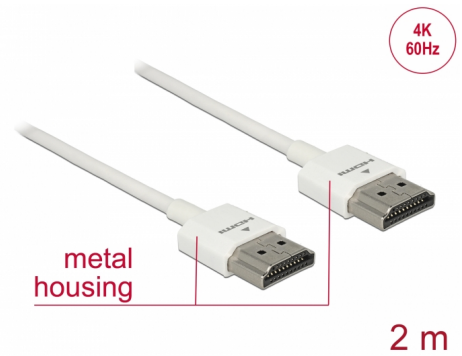

Delock Cable High Speed HDMI with Ethernet - HDMI-A male > HDMI-A male 3D 4K 2 m Slim High Quality

Description

This High Quality High Speed HDMI with Ethernet cable by Delock stands out due to its slim diameter and its short connectors. The triple shielded cable combines fast data transfer as well as audio- / video- and Ethernet connection. Due to the support of a maximum bandwidth of 18 Gb/s, 4K content (maximum frame rate 60 Hz), 3D content in 4K resolution (maximum frame rate 24 Hz) and content in 21:9 cinema aspect ratio can now be displayed. The cable allows the simultaneous transmission of two video channels to display video streams for two users on one screen, as well as the simultaneous transmission of up to four audio channels. The quality of audio transmissions is significantly improved by the sampling rate of up to 1536 kHz.

Item no. 85137

EAN: 4043619851379

Country of origin: China

Package: Zip poly bag

Special features

- Extra short connectors with full metal shielding
- Especially slim cable diameter

Technical details

- Connector:
 - 1 x High Speed HDMI-A 19 pin male >
 - 1 x High Speed HDMI-A 19 pin male
- High Speed HDMI with Ethernet (HEC) specification
- Cable gauge: 36 AWG
- Cable diameter: ca. 3.2 mm
- Twisted-pair cabling
- Copper conductor
- Gold-plated connector
- Triple shielded cable
- Metal housing
- Transfer of audio and video signals

Technical characteristics

Data transfer rate:	up to 18 Gb/s
Maximum screen resolution:	3D: 3840 x 2160 @ 30 Hz 3840 x 2160 @ 60 Hz
Maximum refresh rate:	120 Hz

Physical characteristics

Connector finishing:	gold-plated
Pin finishing:	gold-plated
Conductor material:	copper
Conductor gauge:	36 AWG
Shielding:	triple
Length:	2 m
Colour:	white