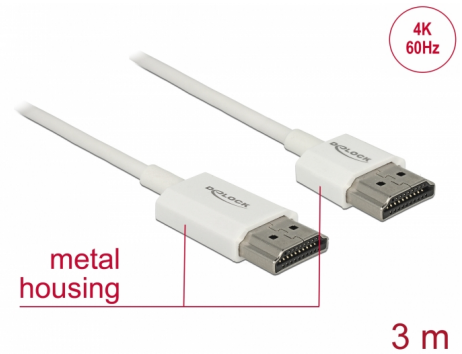

# Delock Cable High Speed HDMI with Ethernet - HDMI-A male > HDMI-A male 3D 4K 3 m Active Slim High Quality

## Description

This High Quality High Speed HDMI with Ethernet cable by Delock stands out due to its slim diameter and its short connectors. The triple shielded cable combines fast data transfer as well as audio- / video- and Ethernet connection. Due to the support of a maximum bandwidth of 18 Gb/s, 4K content (maximum frame rate 60 Hz), 3D content in 4K resolution (maximum frame rate 24 Hz) and content in 21:9 cinema aspect ratio can now be displayed. The cable allows the simultaneous transmission of two video channels to display video streams for two users on one screen, as well as the simultaneous transmission of up to four audio channels. The quality of audio transmissions is significantly improved by the sampling rate of up to 1536 kHz.

## Technical details

- Connector:
  - 1 x High Speed HDMI-A 19 pin male >
  - 1 x High Speed HDMI-A 19 pin male
- Chipset: Spectra7 PRA1711s
- High Speed HDMI with Ethernet (HEC) specification
- Cable gauge: 36 AWG
- Cable diameter: ca. 3.2 mm
- Twisted-pair cabling
- Copper conductor
- Gold-plated connector
- Triple shielded cable

## Physical characteristics

Connector finishing:	gold-plated
Pin finishing:	gold-plated
Conductor material:	copper
Conductor gauge:	36 AWG
Shielding:	triple
Length:	3 m
Colour:	white