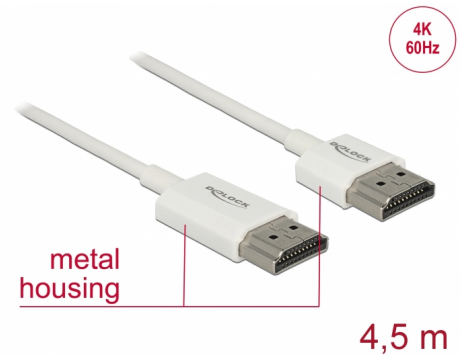

# Delock Cable High Speed HDMI with Ethernet - HDMI-A male > HDMI-A male 3D 4K 4.5 m Active Slim High Quality

## Description

This High Quality High Speed HDMI with Ethernet cable by Delock stands out due to its slim diameter and its short connectors. The triple shielded cable combines fast data transfer as well as audio- / video- and Ethernet connection. Due to the support of a maximum bandwidth of 18 Gb/s, 4K content (maximum frame rate 60 Hz), 3D content in 4K resolution (maximum frame rate 24 Hz) and content in 21:9 cinema aspect ratio can now be displayed. The cable allows the simultaneous transmission of two video channels to display video streams for two users on one screen, as well as the simultaneous transmission of up to four audio channels. The quality of audio transmissions is significantly improved by the sampling rate of up to 1536 kHz.

## Technical details

- Connector:
  - 1 x High Speed HDMI-A 19 pin male >
  - 1 x High Speed HDMI-A 19 pin male
- Chipset: Spectra7 PRA1711s
- High Speed HDMI with Ethernet (HEC) specification
- Cable gauge: 36 AWG
- Cable diameter: ca. 3.2 mm
- Twisted-pair cabling
- Copper conductor
- Gold-plated connector
- Triple shielded cable

## Physical characteristics

Connector finishing:	gold-plated
Pin finishing:	gold-plated
Conductor material:	copper
Conductor gauge:	36 AWG
Shielding:	triple
Length:	4.5 m
Colour:	white