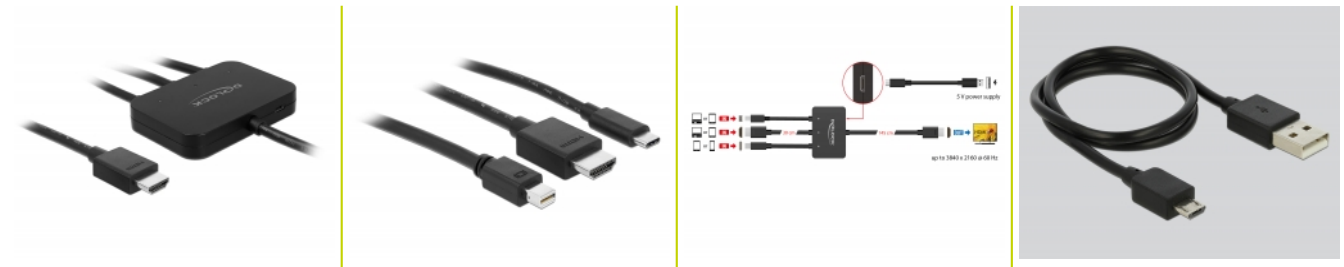

System requirements

- Android 8.0 or above
- Chrome OS 72.0 or above
- iPad Pro (2018)
- Linux Kernel 4.3 or above
- Mac OS 10.9.5 or above
- Windows 7/7-64/8.1/8.1-64/10/10-64
- Device with a free USB Type-C™ port and DisplayPort alternate mode or with a free Thunderbolt™ 3 port or
- A free HDMI female or
- A free mini DisplayPort female

Package content

- Adapter cable
- USB power cable, length: ca. 0.5 m
- User manual

Images