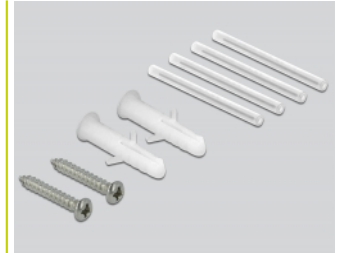

Delock Optical Fiber Connection Box for DIN Rail 4 x SC Simplex or LC Duplex

Description

This fiber optical junction box by Delock can accommodate up to four SC Simplex or LC Duplex fiber optical cables. The connection box has mounting openings for fastening to flush-mounted and cavity wall boxes. The integrated clips allow the mounting on 35 mm DIN rails horizontally and vertically.

Item no. 85921

EAN: 4043619859214

Country of origin: China

Package: White Box

Technical details

- Optical fiber connection box for FTTH applications
- 4 slots for SC Simplex or LC Duplex couplings
- DIN rail mounting: 35 mm
- Wall mounting:
 - 2 x mounting holes
 - Mounting hole diameter: 7 mm
 - Pitch of screw hole: ca. 60 mm
- Cover with label tap
- Protective flip
- Colour: white
- Material: ABS
- Dimensions (LxWxH): ca. 80 x 80 x 29 mm

Package content

- Optical fiber connection box
- 4 x SC Simplex coupler with laser protection flip

- 4 x Heat shrink tube
- 2 x screw
- 2 x dowel

Images

General

Mounting type:	DIN rail mounting: 35 mm
----------------	--------------------------

Physical characteristics

Material:	ABS
Length:	80 mm
Width:	80 mm
Height:	29 mm
Colour:	white