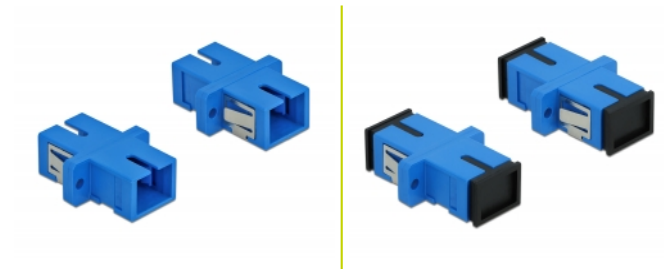

Delock Optical Fiber Coupler SC Simplex female to SC Simplex female Single-mode 4 pieces blue

Description

With this SC Simplex coupling by Delock, optical fiber male connectors can be easily connected to each other. The coupling enables a direct connection to the optical fiber cable and is suitable for simple mounting in optical fiber connection boxes, cabinets and patch panels.

Protection by dust cover

The coupling is equipped with an appropriate cap to protect the sleeve from dust and to keep it clean.

4 x

Item no. 85990

EAN: 4043619859900

Country of origin: China

Package: Zip poly bag

Technical details

- Connectors:
 - 1 x SC Simplex female >
 - 1 x SC Simplex female
- For single-mode fiber
- Ceramic sleeve
- With dust cover
- Mounting via metal holder or screws
- 2 x mounting holes
- Mounting hole diameter: 2.4 mm
- Pitch of screw hole: ca. 18 mm
- Panel cut-out (WxH): ca. 13.4 x 9.5 mm
- Operating temperature: -20 °C ~ 70 °C
- Material: plastic
- Colour: blue
- Dimensions (LxWxH): ca. 27.4 x 12.7 x 9.3 mm

System requirements

- A free SC Simplex male port

Package content

- 4 x SC Simplex coupler

Images

Interface

Connector 1:	1 x SC Simplex female
Connector 2:	1 x SC Simplex female

Technical characteristics