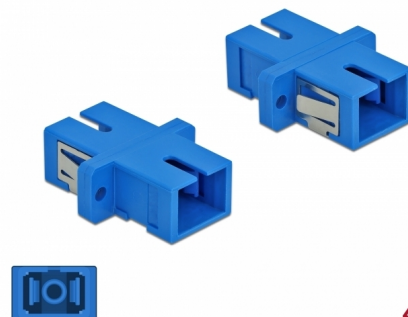

Delock Optical Fiber Coupler SC Simplex female to SC Simplex female Single-mode 4 pieces blue

Description

With this SC Simplex coupling by Delock, optical fiber male connectors can be easily connected to each other. The coupling enables a direct connection to the optical fiber cable and is suitable for simple mounting in optical fiber connection boxes, cabinets and patch panels.

Protection by dust cover

The coupling is equipped with an appropriate cap to protect the sleeve from dust and to keep it clean.

4 x

Item no. 85990

EAN: 4043619859900

Country of origin: China

Package: Zip poly bag

Technical details

- Connectors:
  - 1 x SC Simplex female >
  - 1 x SC Simplex female
- For single-mode fiber
- Ceramic sleeve
- With dust cover
- Mounting via metal holder or screws
- 2 x mounting holes
- Mounting hole diameter: 2.4 mm
- Pitch of screw hole: ca. 18 mm
- Panel cut-out (WxH): ca. 13.4 x 9.5 mm
- Operating temperature: -20 °C ~ 70 °C
- Material: plastic
- Colour: blue
- Dimensions (LxWxH): ca. 27.4 x 12.7 x 9.3 mm

System requirements