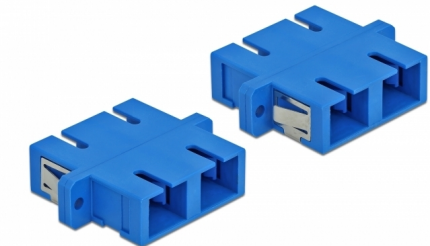

Delock Optical Fiber Coupler SC Duplex female to SC Duplex female Single-mode 4 pieces blue

Description

With this SC Duplex coupling by Delock, optical fiber male connectors can be easily connected to each other. The coupling enables a direct connection to the optical fiber cable and is suitable for simple mounting in optical fiber connection boxes, cabinets and patch panels.

Protection by dust cover

The coupling is equipped with an appropriate cap to protect the sleeve from dust and to keep it clean.

4 x

Item no. 85991

EAN: 4043619859917

Country of origin: China

Package: Zip poly bag

Technical details

- Connectors:
 - 1 x SC Duplex female >
 - 1 x SC Duplex female
- For single-mode fiber
- Ceramic sleeve
- With dust cover
- Mounting via metal holder or screws
- 2 x mounting holes
- Mounting hole diameter: 2.4 mm
- Pitch of screw hole: ca. 30.7 mm
- Panel cut-out (WxH): ca. 26.6 x 9.5 mm
- Operating temperature: -20 °C ~ 70 °C
- Material: plastic
- Colour: blue
- Dimensions (LxWxH): ca. 34.7 x 25.6 x 9.3 mm

Operating temperature:	-20 °C ~ 70 °C
------------------------	----------------

Physical characteristics

Material:	Plastic
Length:	34.7 mm
Width:	25.6 mm
Height:	9.3 mm
Colour:	blue