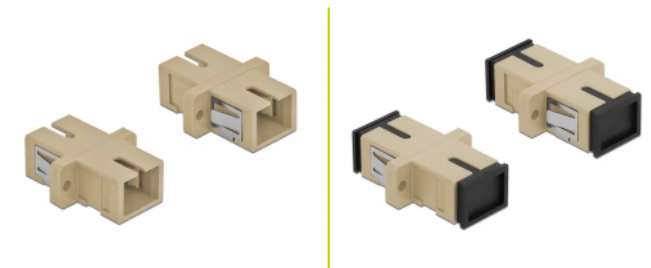

Delock Optical Fiber Coupler SC Simplex female to SC Simplex female Multi-mode 4 pieces beige

Description

With this SC Simplex coupling by Delock, optical fiber male connectors can be easily connected to each other. The coupling enables a direct connection to the optical fiber cable and is suitable for simple mounting in optical fiber connection boxes, cabinets and patch panels.

Protection by dust cover

The coupling is equipped with an appropriate cap to protect the sleeve from dust and to keep it clean.

4 x

Item no. 85993

EAN: 4043619859931

Country of origin: China

Package: Zip poly bag

Technical details

- Connectors:
 - 1 x SC Simplex female >
 - 1 x SC Simplex female
- For multi-mode fiber OM1 / OM2
- Ceramic sleeve
- With dust cover
- Mounting via metal holder or screws
- 2 x mounting holes
- Mounting hole diameter: 2.4 mm
- Pitch of screw hole: ca. 18 mm
- Panel cut-out (WxH): ca. 13.4 x 9.5 mm
- Operating temperature: -20 °C ~ 70 °C
- Material: plastic
- Colour: beige
- Dimensions (LxWxH): ca. 27.4 x 12.7 x 9.3 mm

System requirements

- A free SC Simplex male port

Package content

- 4 x SC Simplex coupler

Images

Interface

Connector 1:	1 x SC Simplex female
Connector 2:	1 x SC Simplex female

Technical characteristics