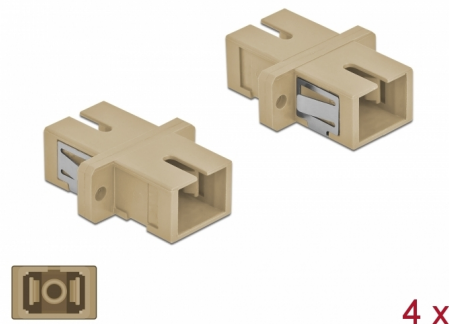

Delock Optical Fiber Coupler SC Simplex female to SC Simplex female Multi-mode 4 pieces beige

Description

With this SC Simplex coupling by Delock, optical fiber male connectors can be easily connected to each other. The coupling enables a direct connection to the optical fiber cable and is suitable for simple mounting in optical fiber connection boxes, cabinets and patch panels.

Protection by dust cover

The coupling is equipped with an appropriate cap to protect the sleeve from dust and to keep it clean.

4 x

Item no. 85993

EAN: 4043619859931

Country of origin: China

Package: Zip poly bag

Technical details

- Connectors:
  - 1 x SC Simplex female >
  - 1 x SC Simplex female
- For multi-mode fiber OM1 / OM2
- Ceramic sleeve
- With dust cover
- Mounting via metal holder or screws
- 2 x mounting holes
- Mounting hole diameter: 2.4 mm
- Pitch of screw hole: ca. 18 mm
- Panel cut-out (WxH): ca. 13.4 x 9.5 mm
- Operating temperature: -20 °C ~ 70 °C
- Material: plastic
- Colour: beige
- Dimensions (LxWxH): ca. 27.4 x 12.7 x 9.3 mm

System requirements