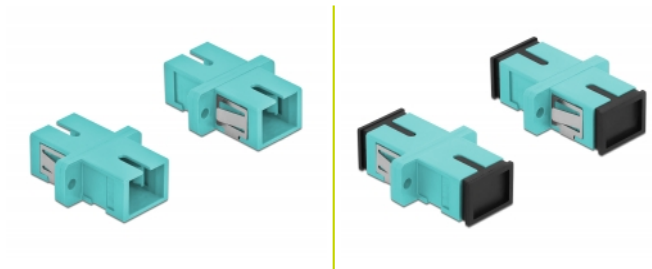

Delock Optical Fiber Coupler SC Simplex female to SC Simplex female Multi-mode 4 pieces light blue

Description

With this SC Simplex coupling by Delock, optical fiber male connectors can be easily connected to each other. The coupling enables a direct connection to the optical fiber cable and is suitable for simple mounting in optical fiber connection boxes, cabinets and patch panels.

Protection by dust cover

The coupling is equipped with an appropriate cap to protect the sleeve from dust and to keep it clean.

4 x

Item no. 85994

EAN: 4043619859948

Country of origin: China

Package: Poly bag

Technical details

- Connectors:
 - 1 x SC Simplex female >
 - 1 x SC Simplex female
- For multi-mode fiber OM3
- Ceramic sleeve
- With dust cover
- Mounting via metal holder or screws
- 2 x mounting holes
- Mounting hole diameter: 2.4 mm
- Pitch of screw hole: ca. 18 mm
- Panel cut-out (WxH): ca. 13.4 x 9.5 mm
- Operating temperature: -20 °C ~ 70 °C
- Material: plastic
- Colour: light blue
- Dimensions (LxWxH): ca. 27.4 x 12.7 x 9.3 mm

System requirements

- A free SC Simplex male port

Package content

- 4 x SC Simplex coupler

Images

Interface

Connector 1:	1 x SC Simplex female
Connector 2:	1 x SC Simplex female

Technical characteristics