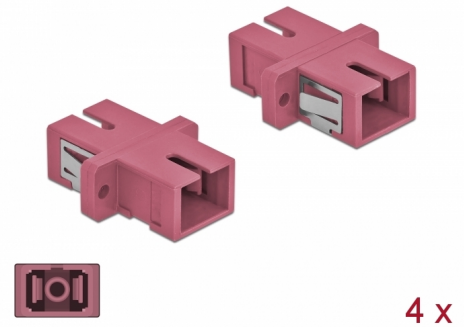

Delock Optical Fiber Coupler SC Simplex female to SC Simplex female Multi-mode 4 pieces violet

Description

With this SC Simplex coupling by Delock, optical fiber male connectors can be easily connected to each other. The coupling enables a direct connection to the optical fiber cable and is suitable for simple mounting in optical fiber connection boxes, cabinets and patch panels.

Protection by dust cover

The coupling is equipped with an appropriate cap to protect the sleeve from dust and to keep it clean.

Item no. 85995

EAN: 4043619859955

Country of origin: China

Package: Poly bag

Technical details

- Connectors:
  - 1 x SC Simplex female >
  - 1 x SC Simplex female
- For multi-mode fiber OM4
- Ceramic sleeve
- With dust cover
- Mounting via metal holder or screws
- 2 x mounting holes
- Mounting hole diameter: 2.4 mm
- Pitch of screw hole: ca. 18 mm
- Panel cut-out (WxH): ca. 13.4 x 9.5 mm
- Operating temperature: -20 °C ~ 70 °C
- Material: plastic
- Colour: violet
- Dimensions (LxWxH): ca. 27.4 x 12.7 x 9.3 mm

System requirements