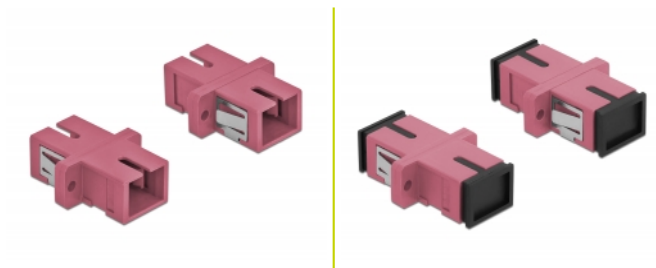

- A free SC Simplex male port

Package content

- 4 x SC Simplex coupler

Images