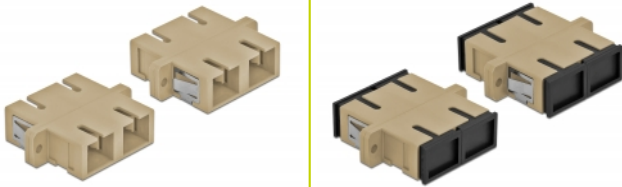

- A free SC Duplex male port

Package content

- 4 x SC Duplex coupler

Images