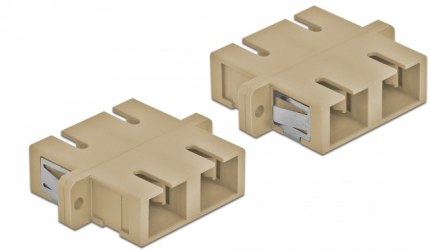

Delock Optical Fiber Coupler SC Duplex female to SC Duplex female Multi-mode 4 pieces beige

Description

With this SC Duplex coupling by Delock, optical fiber male connectors can be easily connected to each other. The coupling enables a direct connection to the optical fiber cable and is suitable for simple mounting in optical fiber connection boxes, cabinets and patch panels.

Protection by dust cover

The coupling is equipped with an appropriate cap to protect the sleeve from dust and to keep it clean.

4 x

Item no. 85996

EAN: 4043619859962

Country of origin: China

Package: Poly bag

Technical details

- Connectors:
  - 1 x SC Duplex female >
  - 1 x SC Duplex female
- For multi-mode fiber OM1 / OM2
- Ceramic sleeve
- With dust cover
- Mounting via metal holder or screws
- 2 x mounting holes
- Mounting hole diameter: 2.4 mm
- Pitch of screw hole: ca. 30.7 mm
- Panel cut-out (WxH): ca. 26.6 x 9.5 mm
- Operating temperature: -20 °C ~ 70 °C
- Material: plastic
- Colour: beige
- Dimensions (LxWxH): ca. 34.7 x 25.6 x 9.3 mm

System requirements