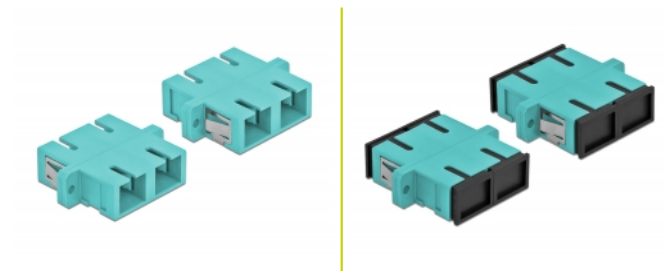

Delock Optical Fiber Coupler SC Duplex female to SC Duplex female Multi-mode 4 pieces light blue

Description

With this SC Duplex coupling by Delock, optical fiber male connectors can be easily connected to each other. The coupling enables a direct connection to the optical fiber cable and is suitable for simple mounting in optical fiber connection boxes, cabinets and patch panels.

Protection by dust cover

The coupling is equipped with an appropriate cap to protect the sleeve from dust and to keep it clean.

4 x

Item no. 85997

EAN: 4043619859979

Country of origin: China

Package: Poly bag

Technical details

- Connectors:
 - 1 x SC Duplex female >
 - 1 x SC Duplex female
- For multi-mode fiber OM3
- Ceramic sleeve
- With dust cover
- Mounting via metal holder or screws
- 2 x mounting holes
- Mounting hole diameter: 2.4 mm
- Pitch of screw hole: ca. 30.7 mm
- Panel cut-out (WxH): ca. 26.6 x 9.5 mm
- Operating temperature: -20 °C ~ 70 °C
- Material: plastic
- Colour: light blue
- Dimensions (LxWxH): ca. 34.7 x 25.6 x 9.3 mm

System requirements

- A free SC Duplex male port

Package content

- 4 x SC Duplex coupler

Images

Interface

Connector 1:	1 x SC Duplex female
Connector 2:	1 x SC Duplex female

Technical characteristics