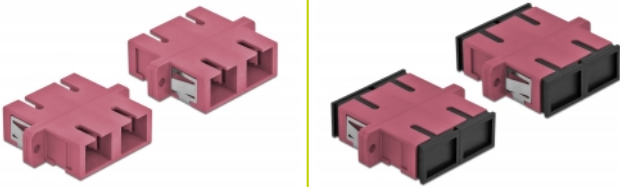

- A free SC Duplex male port

Package content

- 4 x SC Duplex coupler

Images