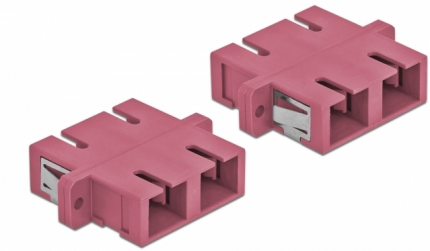

Delock Optical Fiber Coupler SC Duplex female to SC Duplex female Multi-mode 4 pieces violet

Description

With this SC Duplex coupling by Delock, optical fiber male connectors can be easily connected to each other. The coupling enables a direct connection to the optical fiber cable and is suitable for simple mounting in optical fiber connection boxes, cabinets and patch panels.

Protection by dust cover

The coupling is equipped with an appropriate cap to protect the sleeve from dust and to keep it clean.

4 x

Item no. 85998

EAN: 4043619859986

Country of origin: China

Package: Poly bag

Technical details

- Connectors:
  - 1 x SC Duplex female >
  - 1 x SC Duplex female
- For multi-mode fiber OM4
- Ceramic sleeve
- With dust cover
- Mounting via metal holder or screws
- 2 x mounting holes
- Mounting hole diameter: 2.4 mm
- Pitch of screw hole: ca. 30.7 mm
- Panel cut-out (WxH): ca. 26.6 x 9.5 mm
- Operating temperature: -20 °C ~ 70 °C
- Material: plastic
- Colour: violet
- Dimensions (LxWxH): ca. 34.7 x 25.6 x 9.3 mm

System requirements