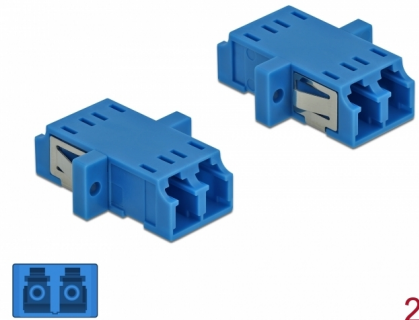

Delock Optical Fiber Coupler LC Duplex female to LC Duplex female Single-mode 2 pieces blue

Description

With this LC Duplex coupling by Delock, optical fiber male connectors can be easily connected to each other. The coupling enables a direct connection to the optical fiber cable and is suitable for simple mounting in optical fiber connection boxes, cabinets and patch panels.

Protection by dust cover

The coupling is equipped with an appropriate cap to protect the sleeve from dust and to keep it clean.

2 x

Item no. 85999

EAN: 4043619859993

Country of origin: China

Package: Poly bag

Technical details

- Connectors:
 - 1 x LC Duplex female >
 - 1 x LC Duplex female
- For single-mode fiber
- Ceramic sleeve
- With dust cover
- Mounting via metal holder or screws
- 2 x mounting holes
- Mounting hole diameter: 2.3 mm
- Pitch of screw hole: ca. 18 mm
- Panel cut-out (WxH): ca. 13.4 x 9.5 mm
- Operating temperature: -20 °C ~ 70 °C
- Material: plastic
- Colour: blue
- Dimensions (LxWxH): ca. 29.2 x 12.7 x 9.3 mm

Operating temperature:	-20 °C ~ 70 °C
------------------------	----------------

Physical characteristics

Material:	Plastic
Length:	29.2 mm
Width:	12.7 mm
Height:	9.3 mm
Colour:	blue