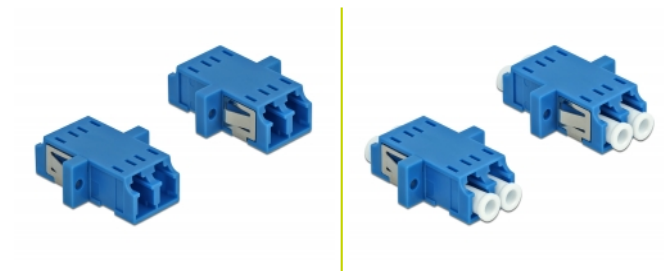

Delock Optical Fiber Coupler LC Duplex female to LC Duplex female Single-mode 2 pieces blue

Description

With this LC Duplex coupling by Delock, optical fiber male connectors can be easily connected to each other. The coupling enables a direct connection to the optical fiber cable and is suitable for simple mounting in optical fiber connection boxes, cabinets and patch panels.

Protection by dust cover

The coupling is equipped with an appropriate cap to protect the sleeve from dust and to keep it clean.

2 x

Item no. 85999

EAN: 4043619859993

Country of origin: China

Package: Poly bag

Technical details

- Connectors:
 - 1 x LC Duplex female >
 - 1 x LC Duplex female
- For single-mode fiber
- Ceramic sleeve
- With dust cover
- Mounting via metal holder or screws
- 2 x mounting holes
- Mounting hole diameter: 2.3 mm
- Pitch of screw hole: ca. 18 mm
- Panel cut-out (WxH): ca. 13.4 x 9.5 mm
- Operating temperature: -20 °C ~ 70 °C
- Material: plastic
- Colour: blue
- Dimensions (LxWxH): ca. 29.2 x 12.7 x 9.3 mm

System requirements

- A free LC Duplex plug

Package content

- 2 x LC Duplex coupler

Images

Interface

Connector 1:	1 x LC Duplex female
Connector 2:	1 x LC Duplex female

Technical characteristics