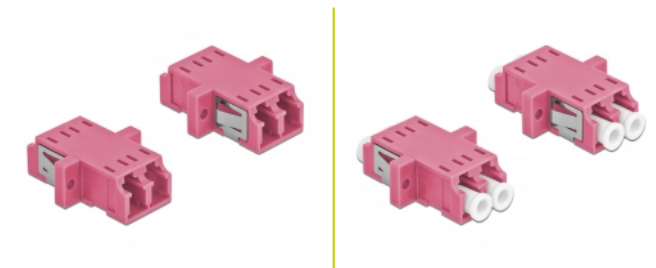

Delock Optical Fiber Coupler LC Duplex female to LC Duplex female Multi-mode 2 pieces violet

Description

With this LC Duplex coupling by Delock, optical fiber male connectors can be easily connected to each other. The coupling enables a direct connection to the optical fiber cable and is suitable for simple mounting in optical fiber connection boxes, cabinets and patch panels.

Technical details

- Connectors:
 - 1 x LC Duplex female >
 - 1 x LC Duplex female
- For multi-mode fiber OM4
- Ceramic sleeve
- With dust cover
- Mounting via metal holder or screws
- 2 x mounting holes
- Mounting hole diameter: 2.3 mm
- Pitch of screw hole: ca. 18 mm
- Panel cut-out (WxH): ca. 13.4 x 9.5 mm
- Operating temperature: -20 °C ~ 70 °C
- Material: plastic
- Colour: violet
- Dimensions (LxWxH): ca. 29.2 x 12.7 x 9.3 mm

System requirements

- A free LC Duplex plug

Package content

- 2 x LC Duplex coupler

Images

Interface

Connector 1:	1 x LC Duplex female
Connector 2:	1 x LC Duplex female

Technical characteristics

Operating temperature:	-20 °C ~ 70 °C
------------------------	----------------

Physical characteristics

Material:	Plastic
Length:	29.2 mm
Width:	12.7 mm
Height:	9.3 mm
Colour:	violet