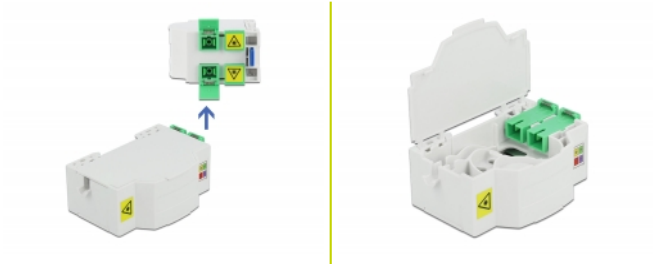

Delock Optical Fiber Connection Box for DIN Rail 4 x SC Simplex or LC Duplex

Description

This fiber optical junction box by Delock can accommodate up to four SC Simplex or LC Duplex fiber optical cables. The integrated clips allow the mounting on 35 mm DIN rails.

Item no. 86543

EAN: 4043619865437

Country of origin: China

Package: White Box

Technical details

- Optical fiber connection box for FTTH applications
- 4 slots for SC Simplex or LC Duplex couplings
- DIN rail mounting: 35 mm
- Protective flip
- Colour: white
- Material: ABS
- Dimensions (LxWxH): ca. 85.0 x 60.5 x 31.5 mm

Package content

- Optical fiber connection box
- 4 x SC Simplex coupler with laser protection flip

Images

General

Mounting type:	DIN rail mounting: 35 mm
----------------	--------------------------

Physical characteristics