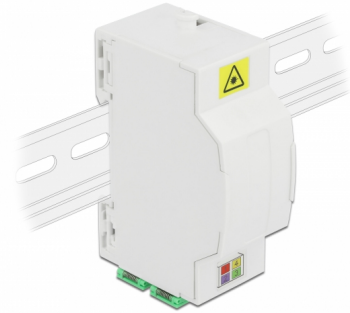

Delock Optical Fiber Connection Box for DIN Rail 4 x SC Simplex or LC Duplex

Description

This fiber optical junction box by Delock can accommodate up to four SC Simplex or LC Duplex fiber optical cables. The integrated clips allow the mounting on 35 mm DIN rails.

Item no. 86543

EAN: 4043619865437

Country of origin: China

Package: White Box

Technical details

- Optical fiber connection box for FTTH applications
- 4 slots for SC Simplex or LC Duplex couplings
- DIN rail mounting: 35 mm
- Protective flip
- Colour: white
- Material: ABS
- Dimensions (LxWxH): ca. 85.0 x 60.5 x 31.5 mm

Package content

- Optical fiber connection box
- 4 x SC Simplex coupler with laser protection flip

Images

General

Mounting type:	DIN rail mounting: 35 mm
----------------	--------------------------

Physical characteristics

Material:	ABS
Length:	85 mm
Width:	60.5 mm
Height:	31.5 mm
Colour:	white