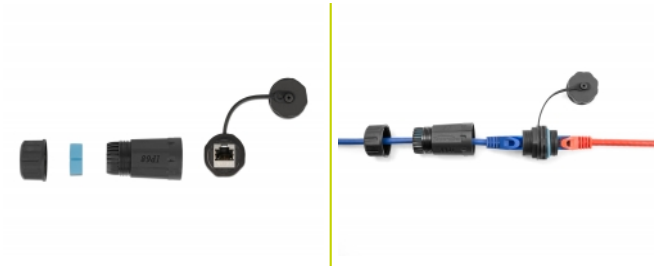

Delock Cable Connector RJ45 jack to RJ45 jack Cat.6A with housing and protective cap waterproof

Description

This cable connector by Delock can be used to connect or extend two RJ45 network cables and is ideal for outdoor use e.g. in the garden. With this RJ45 coupler there is a waterproof cable entry on one side with housing and screw cap, which is protected with a silicone sealing ring and the other side can be closed with the protective cap.

IP68 dust and waterproof

The coupler offers increased protection against dirt and moisture for the connection of the network cables.

Item no. 86701

EAN: 4043619867011

Country of origin: China

Package: Zip poly bag

Technical details

- Connectors:
 - 1 x RJ45 jack >
 - 1 x RJ45 jack
- 1:1 connected
- Cat.6A specification
- Shielded (STP)
- Silicone sealing ring blue
- Cap
- Protection class: IP68
- For cable diameter from 5.0 - 7.5 mm
- Operating temperature: -40 °C ~ 85 °C
- Material: plastic
- Colour: black
- Dimensions (LxWxH): ca. 74 x 29 x 29 mm

Package content

- Cable connector

Images

General

| | |
|----------------|---------|
| Specification: | Cat. 6A |
|----------------|---------|

Interface

| | |
|--------------|---------------|
| Connector 1: | 1 x RJ45 jack |
| Connector 2: | 1 x RJ45 jack |