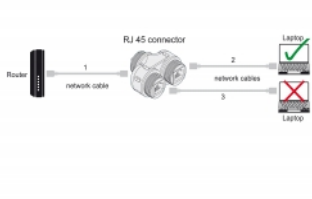

The coupler offers increased protection against dirt and moisture for the connection of the network cables.

Note

The female ports should not be used simultaneously, only one network device can be used at the same time.

Item no. 86808

EAN: 4043619868087

Country of origin: China

Package: Zip poly bag

Technical details

- Connectors:
 - 1 x RJ45 jack
 - 2 x RJ45 jack
- 1:1 connected
- Cat.6A specification
- Shielded (STP)
- Silicone sealing ring blue
- Protection class: IP68
- For cable diameter from 4.5 - 7.5 mm
- Operating temperature: -40 °C ~ 85 °C
- Material: plastic
- Colour: black
- Dimensions (LxWxH): ca. 135 x 58 x 28 mm

Package content

- Cable connector

Images

General

Specification:	Cat. 6A
----------------	---------

Interface

Connector 1:	1 x RJ45 jack
Connector 2:	2 x RJ45 jack

Technical characteristics

Operating temperature:	-40 °C ~ 85 °C
------------------------	----------------

Physical characteristics

Material:	Plastic
Shielding:	STP
Length:	135 mm
Width:	58 mm
Height:	28 mm
Colour:	black
Cable diameter:	4.5 - 7.5 mm