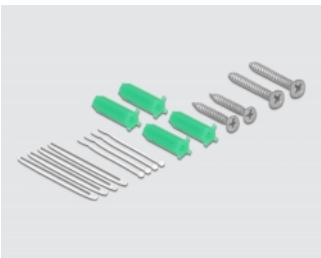

Delock Optical Fiber Connection Box for wall mounting for 4 x SC Simplex or LC Duplex white

Description

This fiber optical connection box by Delock can be used for wall mounting and can accommodate up to four SC Simplex or LC Duplex fiber optical couplings.

Item no. 86843

EAN: 4043619868438

Country of origin: China

Package: Zip poly bag

Technical details

- 4 slots for SC Simplex or LC Duplex couplings
- Wall mounting:
 - 2 x mounting holes
 - Mounting hole diameter: 7 mm
 - Pitch of screw hole: ca. 60 mm
- Cover with label tap
- Protective flip
- Colour: white
- Material: ABS
- Dimensions (LxWxH): ca. 100 x 83 x 32 mm

Package content

- Optical fiber connection box
- 4 x heat shrink splice protection
- 4 x screw
- 4 x dowel

- 4 x zip-tie

Images

Physical characteristics

Material:	ABS
Length:	100 mm
Width:	83 mm
Height:	32 mm
Colour:	white
Mounting hole diameter:	7 mm