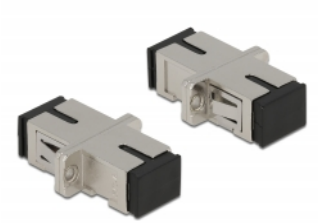

Delock Optical Fiber Coupler SC Simplex female to SC Simplex female Single-mode metal

Description

With this SC Simplex coupling by Delock, optical fiber male connectors can be easily connected to each other. The coupling enables a direct connection to the optical fiber cable and is suitable for simple mounting in optical fiber connection boxes, cabinets and patch panels.

Technical details

- Connectors:
 - 1 x SC Simplex female >
 - 1 x SC Simplex female
- For single-mode fiber
- Ceramic sleeve
- With dust cover
- Mounting via metal holder or screws
- 2 x mounting holes
- Mounting hole diameter: 2.4 mm
- Pitch of screw hole: ca. 18 mm
- Panel cut-out (WxH): ca. 13.4 x 9.5 mm
- Operating temperature: -20 °C ~ 70 °C
- Material: metal
- Dimensions (LxWxH): ca. 27.4 x 12.7 x 9.3 mm

System requirements

- A free SC Simplex male port

Package content

- SC Simplex coupler

Images

Interface

Connector 1:	1 x SC Simplex female
Connector 2:	1 x SC Simplex female

Technical characteristics