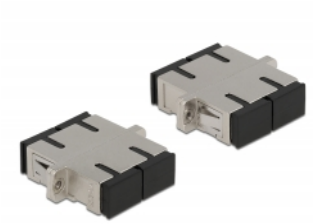

- A free SC Duplex male port

Package content

- SC Duplex coupler

Images