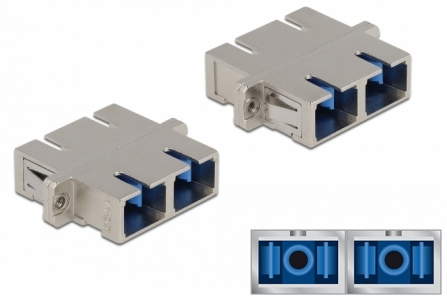

Delock Optical Fiber Coupler SC Duplex female to SC Duplex female Single-mode metal

Description

With this SC Duplex coupling by Delock, optical fiber male connectors can be easily connected to each other. The coupling enables a direct connection to the optical fiber cable and is suitable for simple mounting in optical fiber connection boxes, cabinets and patch panels.

Protection by dust cover

The coupling is equipped with an appropriate cap to protect the sleeve from dust and to keep it clean.

Item no. 86873

EAN: 4043619868735

Country of origin: China

Package: Zip poly bag

Technical details

- Connectors:
  - 1 x SC Duplex female >
  - 1 x SC Duplex female
- For single-mode fiber
- Ceramic sleeve
- With dust cover
- Mounting via metal holder or screws
- 2 x mounting holes
- Mounting hole diameter: 2.4 mm
- Pitch of screw hole: ca. 30.7 mm
- Panel cut-out (WxH): ca. 26.6 x 9.5 mm
- Operating temperature: -20 °C ~ 70 °C
- Material: metal
- Dimensions (LxWxH): ca. 34.7 x 27.5 x 9.3 mm

System requirements