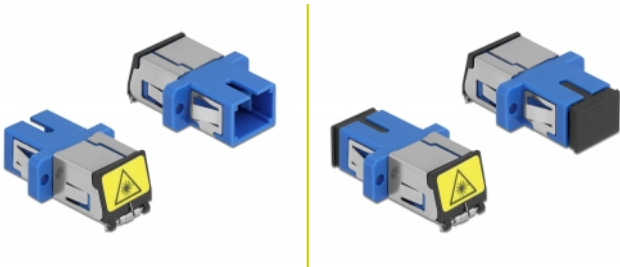

Delock Optical Fiber Coupler with laser protection flip SC Simplex female to SC Simplex female Single-mode blue

Description

With this SC Simplex coupling by Delock, optical fiber male connectors can be easily connected to each other. The coupling enables a direct connection to the optical fiber cable and is suitable for simple mounting in optical fiber connection boxes, cabinets and patch panels.

Protection against laser radiation

The integrated flip ensures protection against laser radiation.

Protection by dust cover

The coupling is equipped with an appropriate cap to protect the sleeve from dust and to keep it clean.

Item no. 86888

EAN: 4043619868889

Country of origin: China

Package: Zip poly bag

Technical details

- Connectors:
 - 1 x SC Simplex female >
 - 1 x SC Simplex female
- For single-mode fiber
- Ceramic sleeve
- With a laser protection flip and a dust protection cap
- Mounting via metal holder or screws
- 2 x mounting holes
- Mounting hole diameter: 2.4 mm
- Pitch of screw hole: ca. 18 mm
- Panel cut-out (WxH): ca. 13.4 x 9.5 mm
- Operating temperature: -20 °C ~ 70 °C
- Material: plastic
- Colour: blue
- Dimensions (LxWxH): ca. 27.4 x 12.7 x 9.3 mm

System requirements

- A free SC Simplex male port

Package content

- SC Simplex coupler

Images

Interface

Connector 1:	1 x SC Simplex female
Connector 2:	1 x SC Simplex female

Technical characteristics