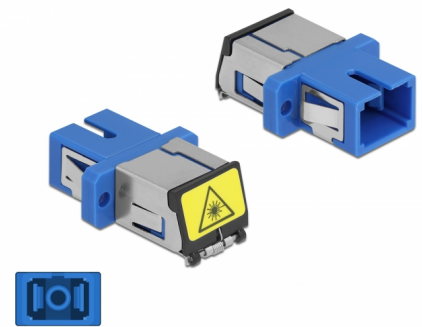

Delock Optical Fiber Coupler with laser protection flip SC Simplex female to SC Simplex female Single-mode blue

Description

With this SC Simplex coupling by Delock, optical fiber male connectors can be easily connected to each other. The coupling enables a direct connection to the optical fiber cable and is suitable for simple mounting in optical fiber connection boxes, cabinets and patch panels.

Protection against laser radiation

The integrated flip ensures protection against laser radiation.

Protection by dust cover

The coupling is equipped with an appropriate cap to protect the sleeve from dust and to keep it clean.

Item no. 86888

EAN: 4043619868889

Country of origin: China

Package: Zip poly bag

Technical details

- Connectors:
 - 1 x SC Simplex female >
 - 1 x SC Simplex female
- For single-mode fiber
- Ceramic sleeve
- With a laser protection flip and a dust protection cap
- Mounting via metal holder or screws
- 2 x mounting holes
- Mounting hole diameter: 2.4 mm
- Pitch of screw hole: ca. 18 mm
- Panel cut-out (WxH): ca. 13.4 x 9.5 mm
- Operating temperature: -20 °C ~ 70 °C
- Material: plastic
- Colour: blue
- Dimensions (LxWxH): ca. 27.4 x 12.7 x 9.3 mm

Operating temperature:	-20 °C ~ 70 °C
------------------------	----------------

Physical characteristics

Material:	Plastic
Length:	27.4 mm
Width:	12.7 mm
Height:	9.3 mm
Colour:	blue