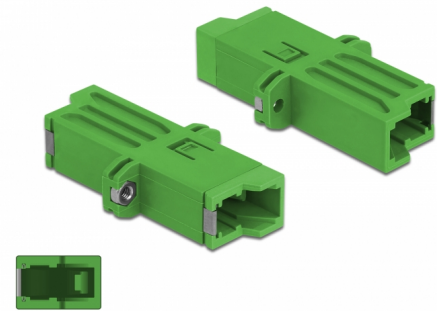

Delock Optic Fiber Coupler E2000 Simplex female to Simplex female Single-mode green

Description

With this E2000 Simplex coupling by Delock, optical fiber male connectors can be easily connected to each other. The coupler enables a direct connection to the optical fiber cable and is suitable for simple mounting in optical fiber connection boxes or cabinets.

Protection by dust cover

The coupling is equipped with an appropriate cap to protect the sleeve from dust and to keep it clean.

Item no. 86944

EAN: 4043619869442

Country of origin: China

Package: Zip poly bag

Technical details

- Connectors:
 - 1 x E2000 Simplex female >
 - 1 x E2000 Simplex female
- For single-mode fiber
- Ceramic sleeve
- With dust cover
- Mounting via screws
- Material: plastic
- Colour: green
- Dimensions (LxWxH): ca. 41.9 x 22.0 x 8.9 mm

Material:	Plastic
Length:	41.9 mm
Width:	22.0 mm
Height:	8.9 mm
Colour:	green