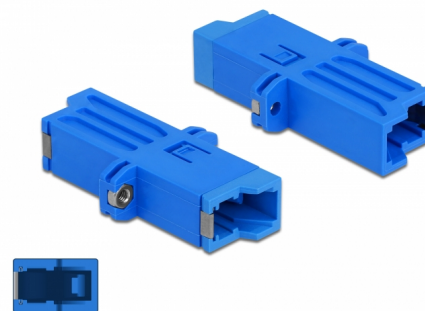

Delock Optic Fiber Coupler E2000 Simplex female to Simplex female Single-mode blue

Description

With this E2000 Simplex coupling by Delock, optical fiber male connectors can be easily connected to each other. The coupler enables a direct connection to the optical fiber cable and is suitable for simple mounting in optical fiber connection boxes or cabinets.

Protection by dust cover

The coupling is equipped with an appropriate cap to protect the sleeve from dust and to keep it clean.

Item no. 86945

EAN: 4043619869459

Country of origin: China

Package: Zip poly bag

Technical details

- Connectors:
 - 1 x E2000 Simplex female >
 - 1 x E2000 Simplex female
- For single-mode fiber
- Ceramic sleeve
- With dust cover
- Mounting via screws
- Material: plastic
- Colour: blue
- Dimensions (LxWxH): ca. 41.9 x 22.0 x 8.9 mm

Material:	Plastic
Length:	41.9 mm
Width:	22.0 mm
Height:	8.9 mm
Colour:	blue