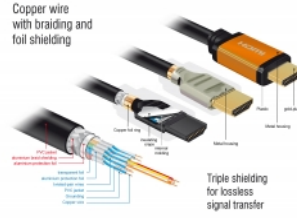

Perfect sound with eARC support

The Delock HDMI cable supports Enhanced ARC (eARC). This allows HDMI devices such as Blu-ray players to be connected directly to the TV. The uncompressed audio signals are then transmitted directly and lossless to the connected sound system via the audio return channel.

Item no. 86987

EAN: 4043619869879

Country of origin: China

Package: Retail Box

Technical details

- Connectors:
 - 1 x HDMI-A 19 pin male >
 - 1 x HDMI-A 19 pin male
- Cable gauge:
 - 30 AWG data line
 - 28 AWG power line
- Cable diameter: ca. 7.3 mm
- Copper conductor
- Triple shielded cable

- Contacts gold-plated
- Transmission of audio and video signals
- Data transfer rate up to 48 Gbps
- Resolution up to:
 - 7680 x 4320 @ 60 Hz
 - 5120 x 2880 @ 120 Hz
 - 3840 x 2160 @ 240 Hz(depending on the system and the connected hardware)
- 3D support: up to 3840 x 2160 @ 120 Hz
(depending on the system and the connected hardware)
- Supports the 21:9 cinema aspect ratio
- Supports 1080p HFR (High Frame Rate) 3D
- Supports colour sampling in 4:4:4, 4:2:2 and 4:2:0 format
- Supports Display Stream Compression 1.2 (DSC)
- Supports Dolby® Vision
- Supports Dynamic HDR
- Supports Game Mode VRR
- Supports eARC
- Up to 32 audio channels for speakers
- Up to 1536 kHz audio sampling rate
- Supports Dolby® TrueHD and DTS-HD Master Audio™
- Supports dynamic adjustment of lip synchronicity for audio / video delays
- Supports CEC 2.0 control commands
- Colour: black / gold
- Length incl. connectors (L): ca. 3 m

System requirements

- A free HDMI interface

Package content

- High Speed HDMI cable

Images

General

Specification:	High Speed HDMI with Ethernet Dolby® Vision Dynamic HDR
----------------	---

Interface