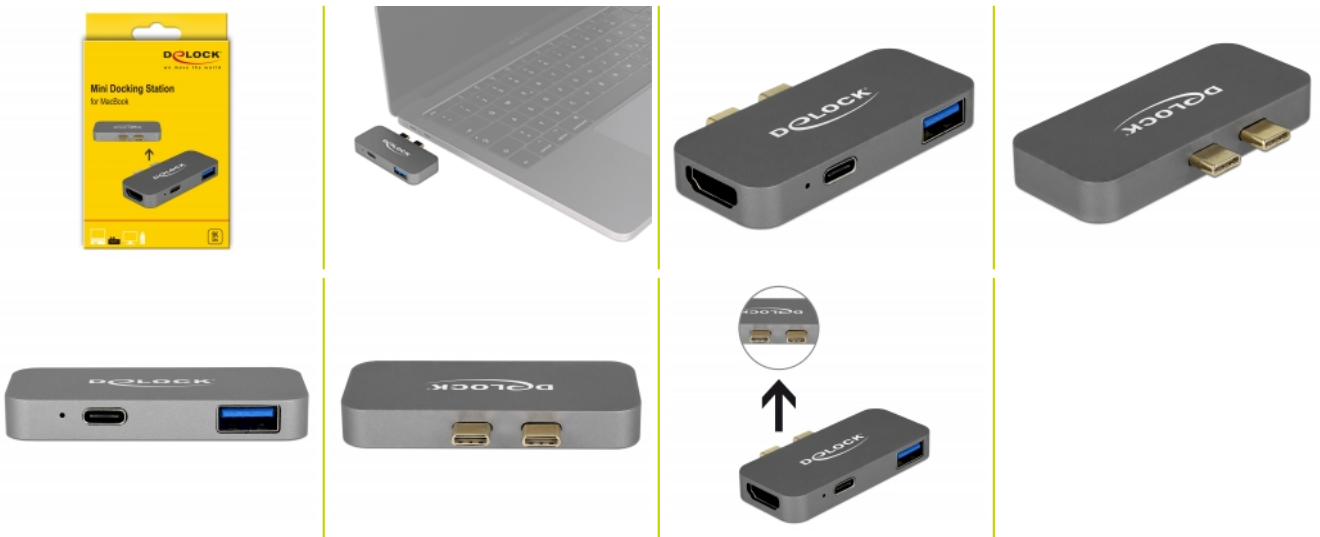

- 1 x Thunderbolt™ 3 female (no power supply for connected Thunderbolt devices)
- Resolution:
  - Thunderbolt™ 3 up to 5120 x 2880 @ 30 Hz
  - HDMI up to 3840 x 2160 @ 30 Hz
  - (depending on the system and the connected hardware)
- Transmission of audio and video signals
- Only 1 monitor usable with the adapter
- Input power: 1 x USB Type-C™ female max. 100 W
- USB Power Delivery (PD) 2.0
- Metal housing
- Colour: grey
- Dimensions (LxWxH): ca. 65 x 28 x 9 mm

System requirements

- Macbook Pro with two adjacent Thunderbolt™ 3 ports

Package content

- Docking station
- User manual

Images