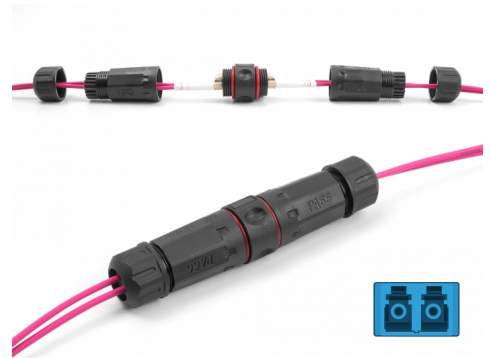

Delock Optical Fiber Cable Connector LC Duplex female to LC Duplex female UPC waterproof

Description

This cable connector by Delock connects two optical fiber cables together and is ideal for outdoor use.

IP68 dust and waterproof

The coupler offers increased protection against dirt and moisture for the connection of the network cables.

Item no. 87873

EAN: 4043619878734

Country of origin: China

Package: Zip poly bag

Technical details

- Connectors:
  - 1 x LC Duplex female
  - 1 x LC Duplex female
- For single-mode UPC fiber
- Silicone sealing ring red
- Protection class: IP68
- For cable diameter: 2.9 mm
- Operating temperature: -40 °C ~ 85 °C
- Housing material: plastic
- Housing colour: black
- Dimensions (LxWxH): ca. 120 x 58 x 28 mm

Package content

- Cable connector