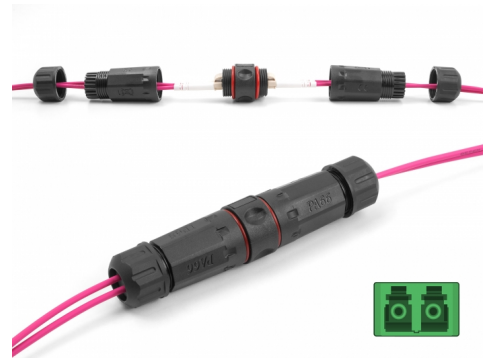

Delock Optical Fiber Cable Connector LC Duplex female to LC Duplex female APC waterproof

Description

This cable connector by Delock connects two optical fiber cables together and is ideal for outdoor use.

IP68 dust and waterproof

The coupler offers increased protection against dirt and moisture for the connection of the network cables.

Item no. 87874

EAN: 4043619878741

Country of origin: China

Package: Zip poly bag

Technical details

- Connectors:
  - 1 x LC Duplex female
  - 1 x LC Duplex female
- For single-mode APC fiber
- Silicone sealing ring red
- Protection class: IP68
- For cable diameter: 2.9 mm
- Operating temperature: -40 °C ~ 85 °C
- Housing material: plastic
- Housing colour: black
- Dimensions (LxWxH): ca. 120 x 58 x 28 mm

Package content

- Cable connector