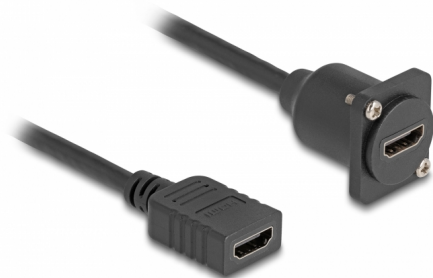

Delock D-Type HDMI cable female to female black 20 cm

Description

This cable by Delock can be used e.g. for installation in a panel or housing with D-Type opening. It can also be used to extend and connect various HDMI devices.

20 cm

Item no. 87982

EAN: 4043619879823

Country of origin: China

Package: Zip poly bag

Technical details

- Connectors:
 - 1 x HDMI female
 - 1 x HDMI female
- Cable gauge: 30 AWG
- Resolution up to 3840 x 2160 @ 60 Hz
- HDCP and HDR support
- For D-type ports with 24 x 19 mm
- Panel cut-out (diameter): ca. 24 mm
- Two mounting holes for screw fastening
- Cable diameter: ca. 6 mm
- Length incl. connectors: ca. 20 cm
- Material: PVC
- Colour: black

System requirements

- A free HDMI connection

Package content

- D-Type cable

Images

Interface

Connector 1:	1 x HDMI female
Connector 2:	1 x HDMI female

Technical characteristics

Maximum screen resolution:	3840 x 2160 @ 60 Hz
----------------------------	---------------------

Physical characteristics

Conductor gauge:	30 AWG
Material:	PVC
Length:	20 cm
Colour:	black
Cable diameter:	6 mm