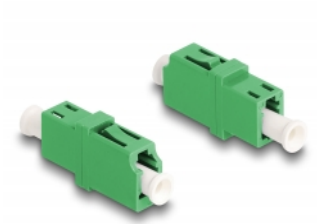

Delock Optical Fiber Coupler LC Simplex female to LC Simplex female APC green

Description

With this LC Simplex coupling by Delock, optical fiber male connectors can be easily connected to each other. The coupling enables a direct connection to the optical fiber cable and is suitable for simple mounting in optical fiber connection boxes, cabinets and patch panels.

Protection by dust cover

The coupling is equipped with an appropriate cap to protect the sleeve from dust and to keep it clean.

Item no. 87984

EAN: 4043619879847

Country of origin: China

Package: Zip poly bag

Technical details

- Connectors:
 - 1 x LC Simplex female
 - 1 x LC Simplex female
- For single-mode APC fiber
- Insertion loss < 0.2 dB
- Ceramic sleeve
- With dust cover
- Operating temperature: -40 °C ~ 85 °C
- Material: plastic
- Colour: green
- Dimensions (LxWxH): ca. 25.7 x 13.3 x 9.5 mm

System requirements

- A free LC Simplex male port

Package content

- Optic fiber coupler

Images

Interface

Connector 1:	1 x LC Simplex female
Connector 2:	1 x LC Simplex female

Technical characteristics