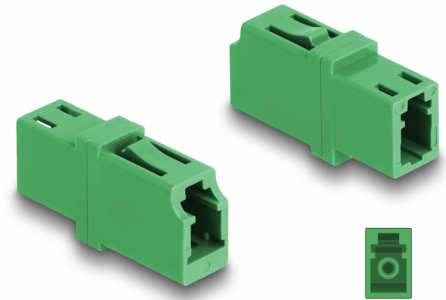

Delock Optical Fiber Coupler LC Simplex female to LC Simplex female APC green

Description

With this LC Simplex coupling by Delock, optical fiber male connectors can be easily connected to each other. The coupling enables a direct connection to the optical fiber cable and is suitable for simple mounting in optical fiber connection boxes, cabinets and patch panels.

Protection by dust cover

The coupling is equipped with an appropriate cap to protect the sleeve from dust and to keep it clean.

Item no. 87984

EAN: 4043619879847

Country of origin: China

Package: Zip poly bag

Technical details

- Connectors:
 - 1 x LC Simplex female
 - 1 x LC Simplex female
- For single-mode APC fiber
- Insertion loss < 0.2 dB
- Ceramic sleeve
- With dust cover
- Operating temperature: -40 °C ~ 85 °C
- Material: plastic
- Colour: green
- Dimensions (LxWxH): ca. 25.7 x 13.3 x 9.5 mm

Operating temperature:	-40 °C ~ 85 °C
------------------------	----------------

Physical characteristics

Material:	Plastic
Length:	25.7 mm
Width:	13.3 mm
Height:	9.5 mm
Colour:	green