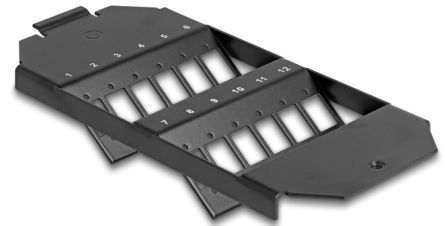

Delock Optical Fiber Mounting for floor tank 12 port for SC Simplex / LC Duplex couplers black

Description

This Keystone Mounting by Delock can be installed in floor tanks. It offers 12 installation spaces for individual assembly of SC Simplex or LC Duplex adapters.

Item no. 88162

EAN: 4043619881628

Country of origin: China

Package: Zip poly bag

Technical details

- 12 slots for SC Simplex or LC Duplex couplings
- Rectangular cut-out 13.4 x 9.9 mm
- Pitch of screw hole: ca. 18.0 mm
- Material: metal
- Colour: black
- Dimensions (LxWxH): ca. 175 x 75 x 30 mm

Package content

- Optical Fiber Mounting

Images

Physical characteristics

Material:	metal
Length:	175 mm
Width:	75 mm
Height:	30 mm
Colour:	black