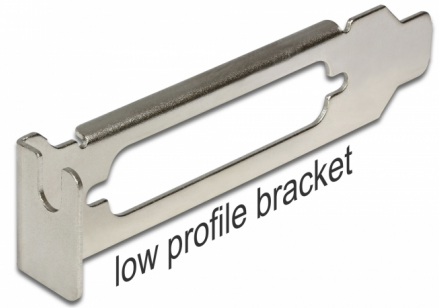

Delock Low Profile Slot Bracket with D-Sub 25 opening

Description

This slot bracket by Delock is an accessory, e.g. for internal parallel cables. A parallel cable can be screwed from an internal connection to the bracket and the connector can be lead outside.

Item no. 89230

EAN: 4043619892303

Country of origin: China

Package: Poly bag

Technical details

- Low profile slot bracket with D-Sub 25 opening
- For installation in a low profile PC slot

System requirements

- PC with a free low profile PC slot

Package content

- Low profile slot bracket